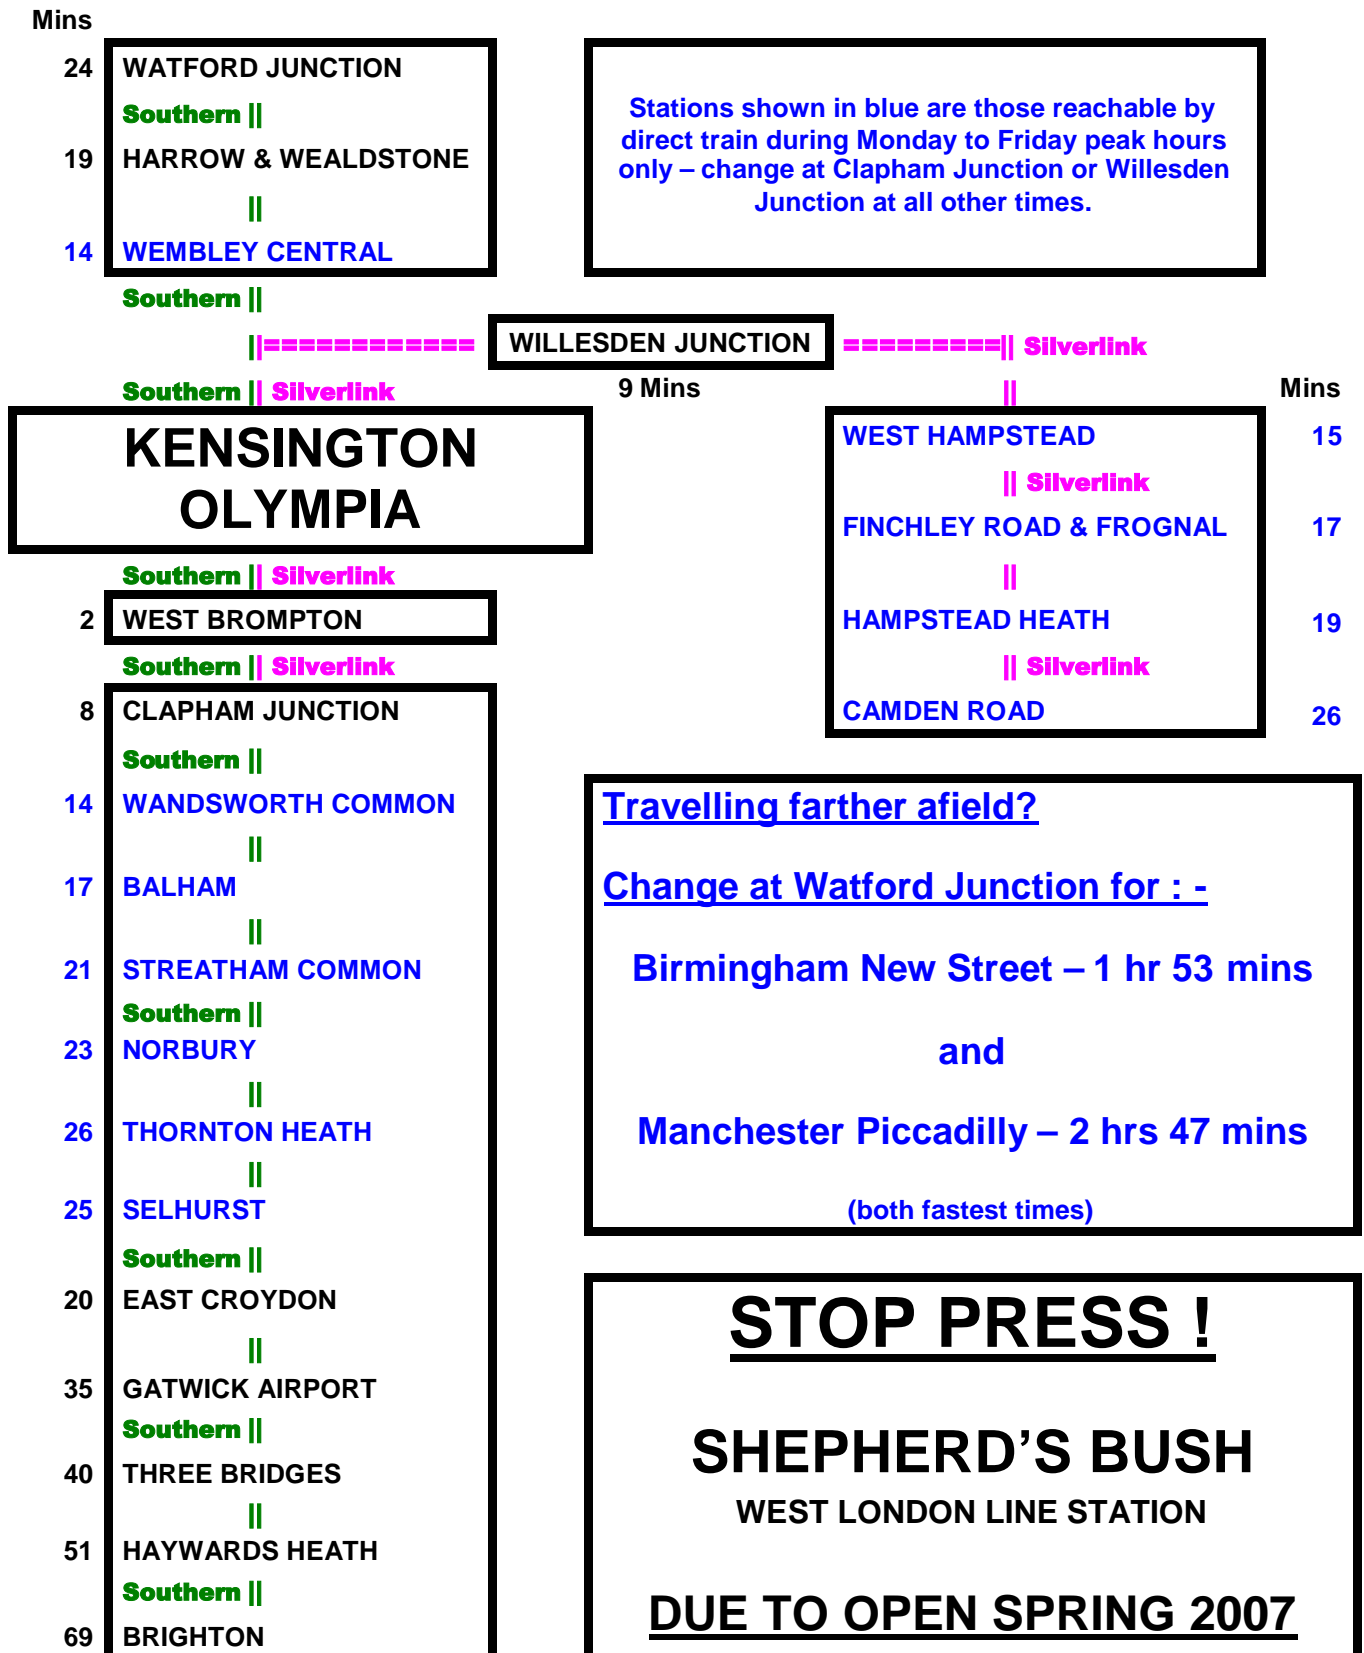

WEST LONDON LINE GROUP

FASTRACK IT FROM KENSINGTON OLYMPIA

Travel locally or farther afield from your local station at Kensington Olympia avoiding inconvenient journey changes and more expensive fares via Central London.

Fastest times from/to Kensington Olympia from 10th December 2006 by DIRECT trains

The West London Line Group has produced this information only as guidance to rail services advertised and operated by Silverlink, Southern or other train operators. The Group cannot be held liable for any errors or omissions in the information nor for any inconvenience that may be caused to the alteration, diversion, delay, cancellation or other disruption of these or any other services.